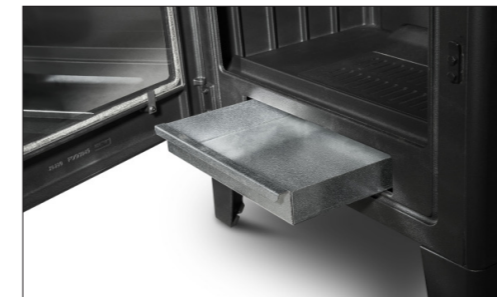

PRODUCT PHOTOS

Large capacity **removable ashtray**.