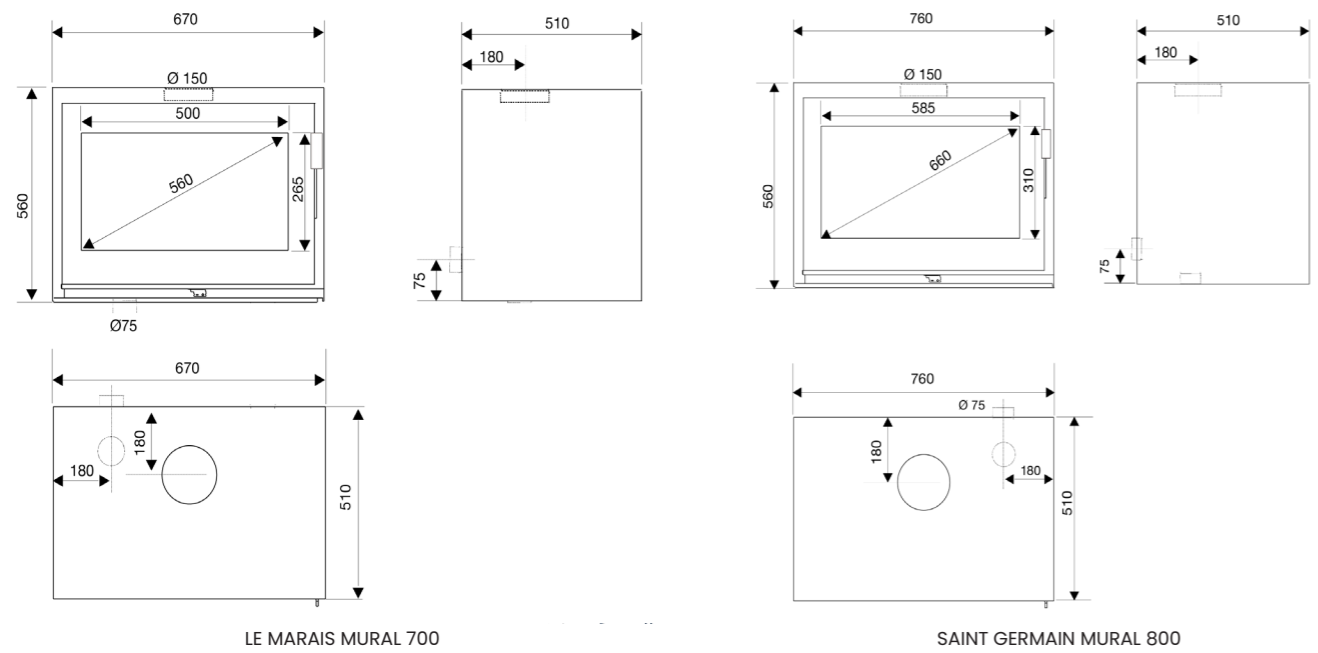

LE MARAIS MURAL 700
FR9011030B
EAN: 3760075412029